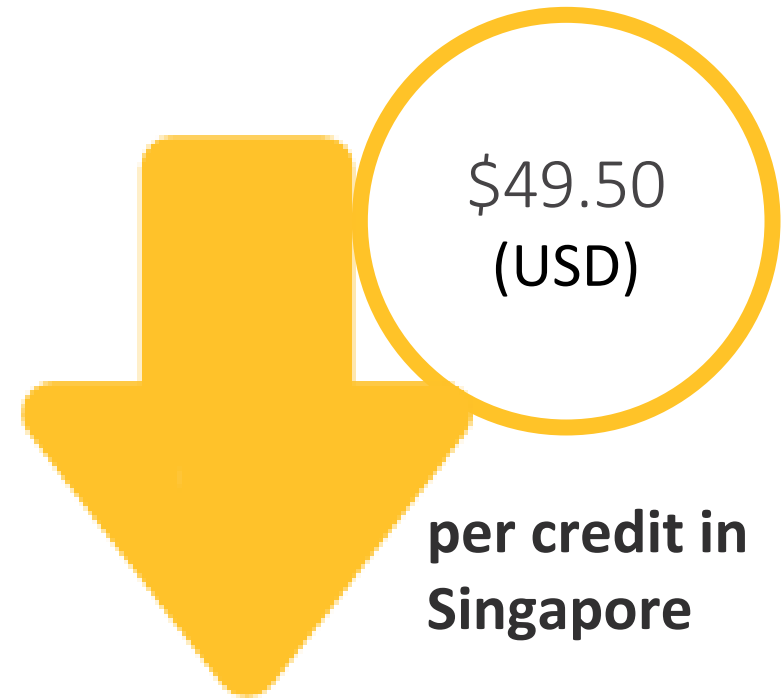

Low-cost Option

Tuition for BYU-Pathway Worldwide is significantly reduced. It varies by country and is set to match the economic circumstances of local residents.

Every student is eligible for a guaranteed tuition discount of 10, 25, or 50%!